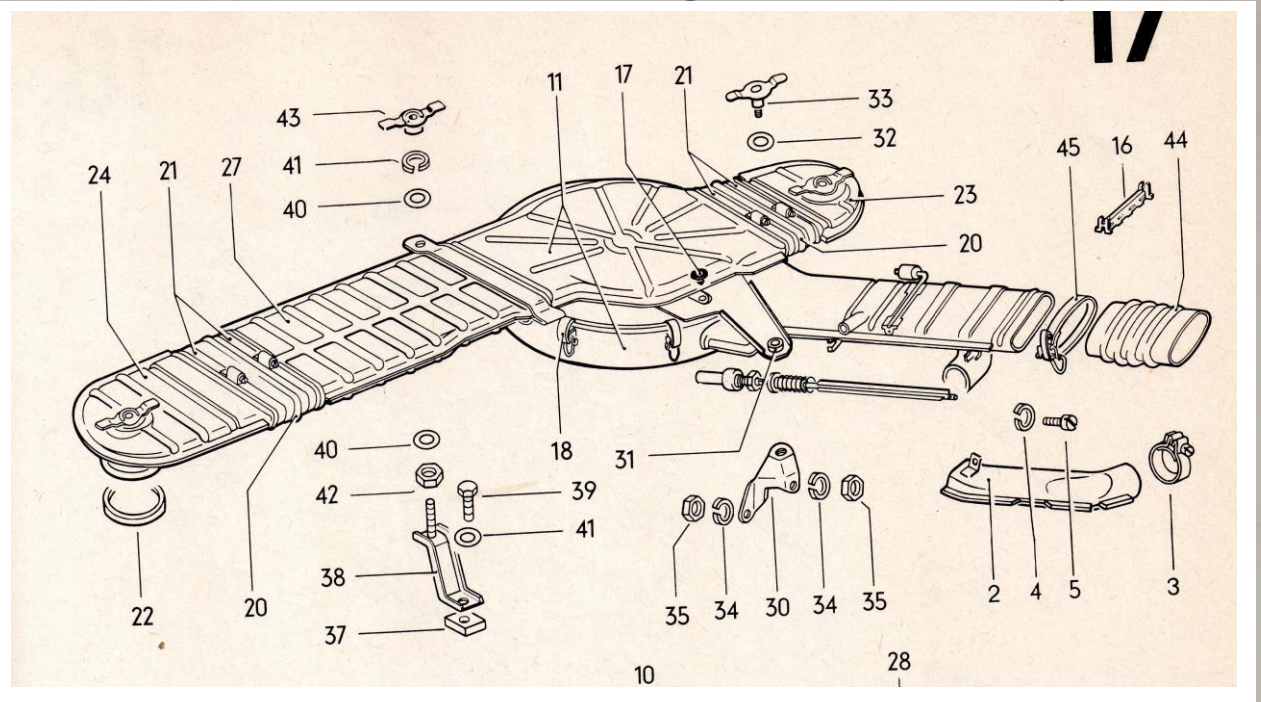

TYPE 34 - Parts

Available to subscribing members only

Window Trim Set Front and Rear	£400.00
Ref Parts# 7,8,9,10,11,12,21,22,23,24,25,26	
Windscreen Corner Trim Clip.Ref Parts#11,25	£12.00
Windscreen Centre Trim Clip.Ref Parts#12,26	£10.00
Weather Seal/Roof Trim Pr.Ref Parts#13,16	£230.00
Sill Trim incl Clips-Ref Parts#28,29,30	£85.00
Roof/Rear 1/4Window seal-Ref Part#15,20	£20.00
Roof/gutter chrome trim pair-Ref Part#27	£85.00

t3parts@kgoc-gb.org

Prices correct at time of printing (May 2025)

TYPE 34 - Parts

Available to subscribing members only

4 Rib Connector	£20.00
- Ref Part# 44	
2 Rib Connector NOS	£20.00
- Ref Part# 44	
Carb / Air Filter Seal	£2.50
- Ref Part# 22	
Dynamo Seal 6V or 12V	£10.00
3 Piece Air Cleaner Ribbed Connector	£5.00
- Ref Part# 20 (2 required)	
2 Piece Air Filter Connector	£8.00
- Ref Part# 20 (1 required)	
Pulley Cover Fan Shroud Seal	£10.00
- VW Part# 311 119 599A	
Top Engine Mounting	£40.00
- VW Part# 311 199 131	
HT Lead Set	£25.00
Exhaust Tailpipe	£40.00

t3parts@kgoc-gb.org

Prices correct at time of printing (May 2025)

TYPE 34 - Parts

Available to subscribing members only

Indicator Seal LH - Ref Part# 23(L)	£10.00
Indicator Seal RH - Ref Part# 23(R)	£10.00
Indicator Lens to Base Seal Pr - Ref Part# 24	£16.00
Wiring Cover Cap Rear Indicator Base - Ref Part# 25	£5.00
Rear Light Base to Body Seal. Ref Part# 9	£6.00
License Plate Seal Set of 4. Ref Part# 4,5	£16.00
Front Air Box Seal Pair - Ref Part# 7	£30.00
Check Strap Each (T34 length) Ref Part# 51	£15.00
Roller Kit-3 Pins, 3 Circlips, 2 Rollers - Ref Part# 52, 53, 54, 55	£15.00