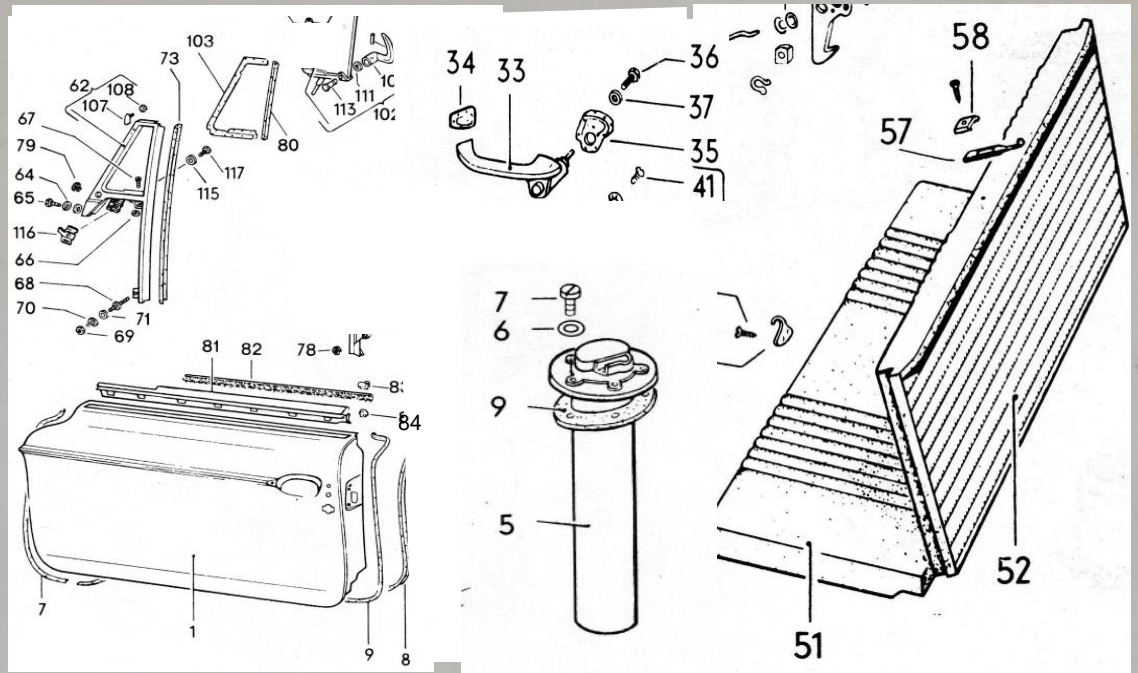

TYPE 34 - Parts

Available to subscribing members only