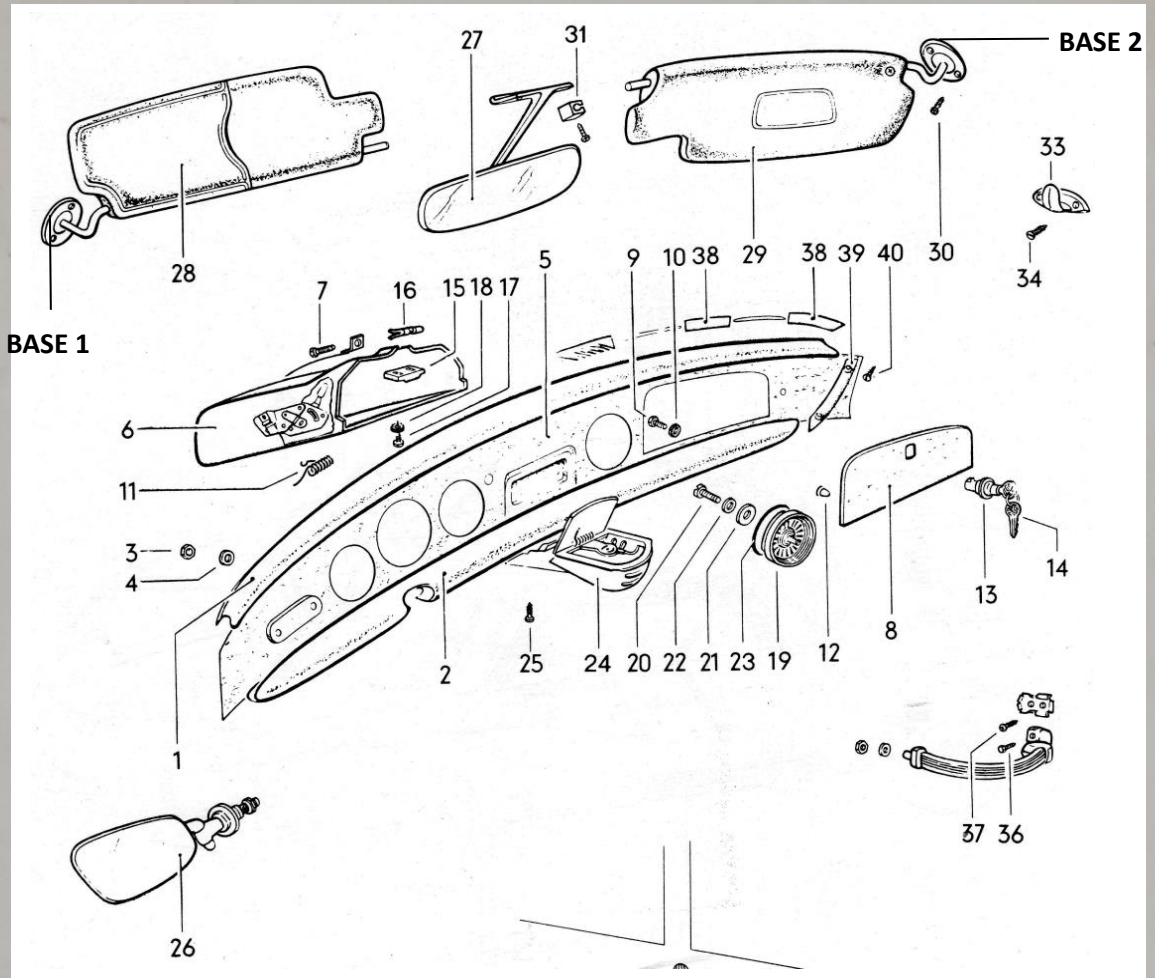

TYPE 34 - Parts

Available to subscribing members only