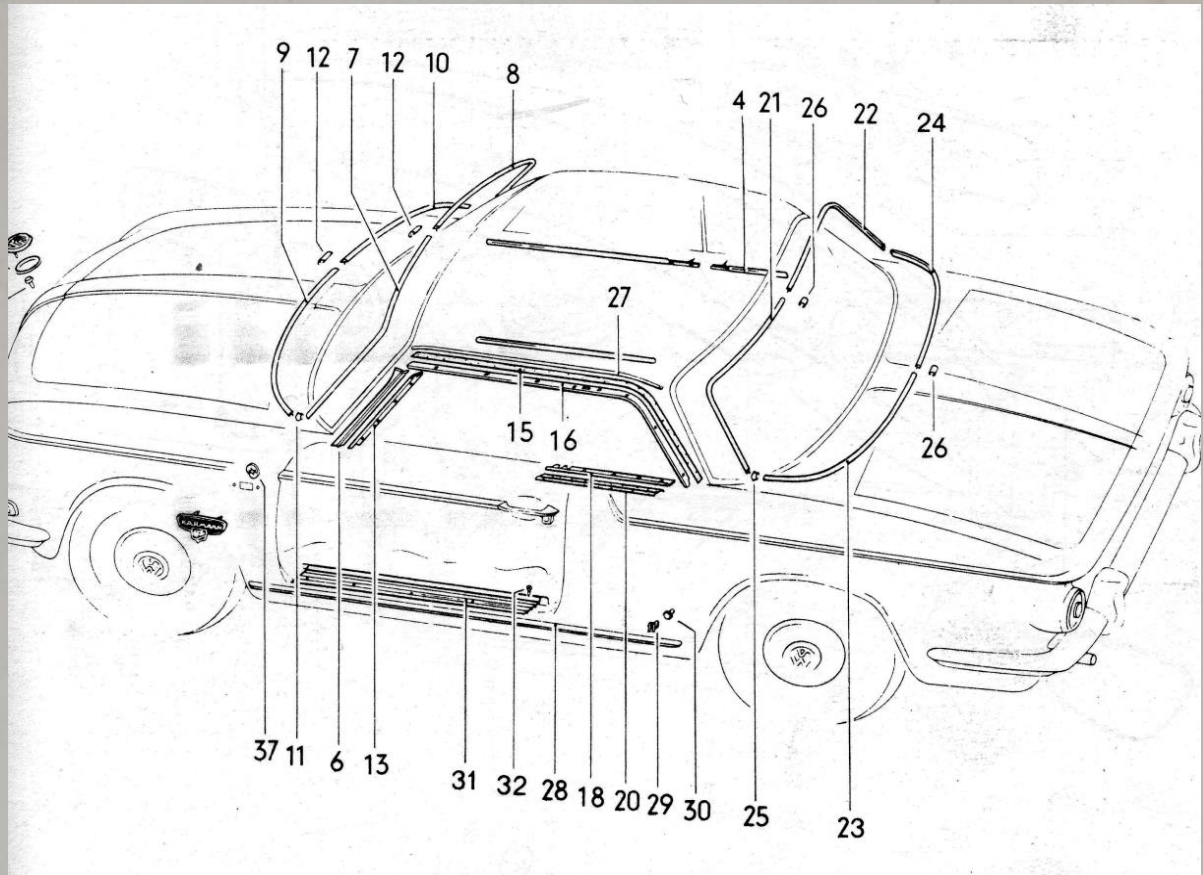

TYPE 34 - Parts

Available to subscribing members only