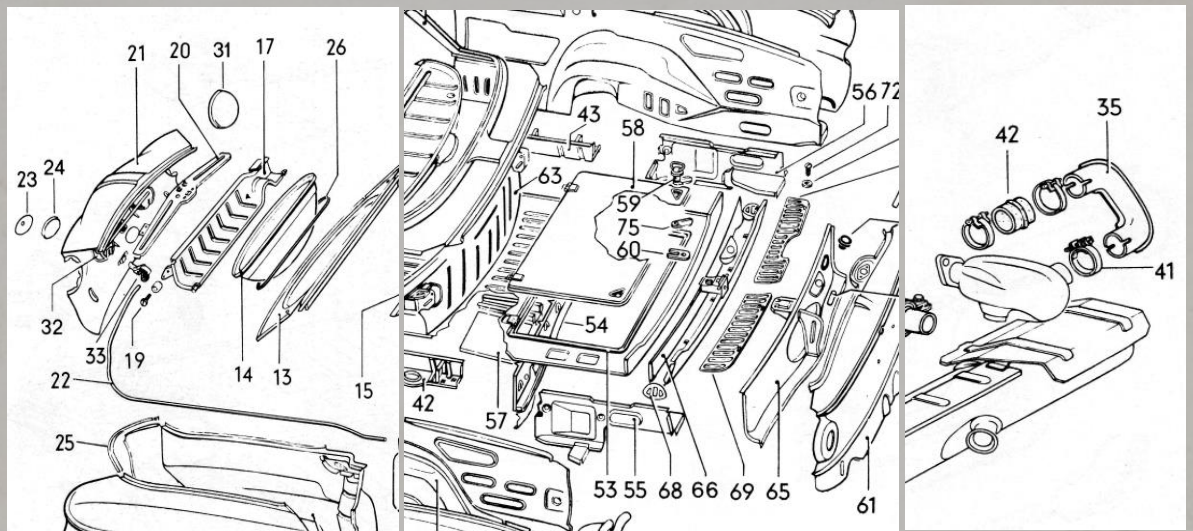

t3parts@kgoc-gb.org

Prices correct at time of printing (May 2025)

TYPE 34 - Parts

Available to subscribing members only

Bonnet Seal-Ref Part# 27	£30.00
Bonnet Catch Deflector Plate-Ref Part# 14	£5.00
Guide plug each hinge-Ref Part# 11,40	£1.50
Air Deflector Seal-Ref Part#33 (2 fitted)	£15.00
Rear Hood Lock Seal	£5.00
- Ref Goes Between Body and Part 48	