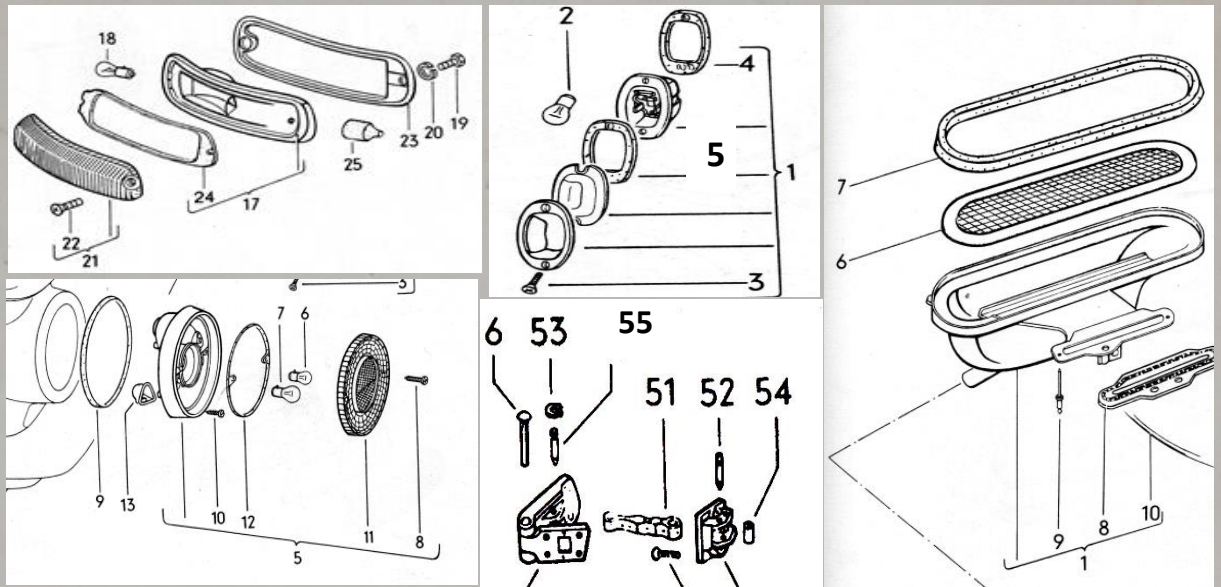

t3parts@kgoc-gb.org

Prices correct at time of printing (May 2025)

TYPE 34 - Parts

Available to subscribing members only

Head Light Chrome Outer Ring Each	£110.00
- Ref Part# 45	
Fog Light Chrome Outer Ring Each	£ 90.00
- Ref Part# 56	
Headlamp to Body Seal Grey-Ref Part# 49	£15.00
Headlamp Spring Ref Part#29	£1.50
Headlamp glass (pattern flatter)Ref Part#27E	£35.00
Fog Lamp Body Seal- Ref Part# 55	£4.00
Fog Lamp Glass Seal - Ref Part# 59 Fog	£4.00
Lamp Spring - Ref Part# 60	£1.50
Fog Lamp Bulb 6V or 12V - Ref Part# 53	£3.50

t3parts@kgoc-gb.org

Prices correct at time of printing (May 2025)

TYPE 34 - Parts

Available to subscribing members only

Indicator Seal LH - Ref Part# 23(L)	£10.00
Indicator Seal RH - Ref Part# 23(R)	£10.00
Indicator Lens to Base Seal Pr - Ref Part# 24	£16.00
Wiring Cover Cap Rear Indicator Base - Ref Part# 25	£5.00
Rear Light Base to Body Seal. Ref Part# 9	£6.00
License Plate Seal Set of 4. Ref Part# 4,5	£16.00
Front Air Box Seal Pair - Ref Part# 7	£30.00
Check Strap Each (T34 length) Ref Part# 51	£15.00
Roller Kit-3 Pins, 3 Circlips, 2 Rollers - Ref Part# 52, 53, 54, 55	£15.00