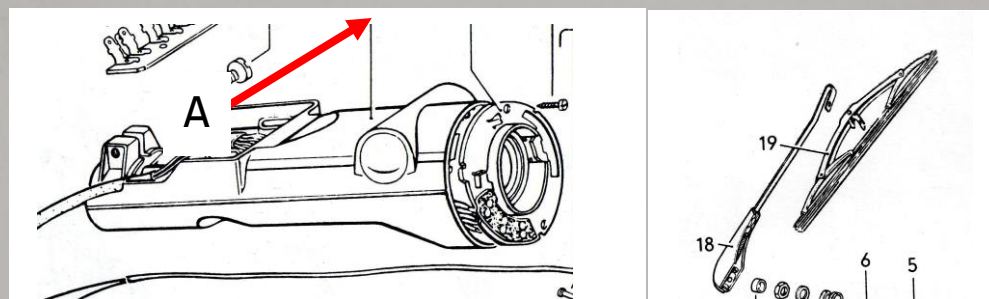

Colour to order

t3parts@kgoc-gb.org

Prices correct at time of printing (May 2025)

TYPE 34 - Parts

Available to subscribing members only

- Bumper rubber mount set 141707253 (cut to 20mm) Part# 70,89 £15.00
- Stainless Steel Bumper Set Early £800.00
 - Ref Parts # 53,54,55,64,67,73,74,75,83,86
- Stainless Steel Bumper Set Late £800.00
 - Ref Parts # 53,54,55,64,67,73,74,75,83,86
- Bumper Mounting Irons 4 Piece Set £100.00
 - Ref Parts # 60,79
- Bumper Bracket Seal Set 4 Pieces £35.00
 - Ref Parts # 63,82