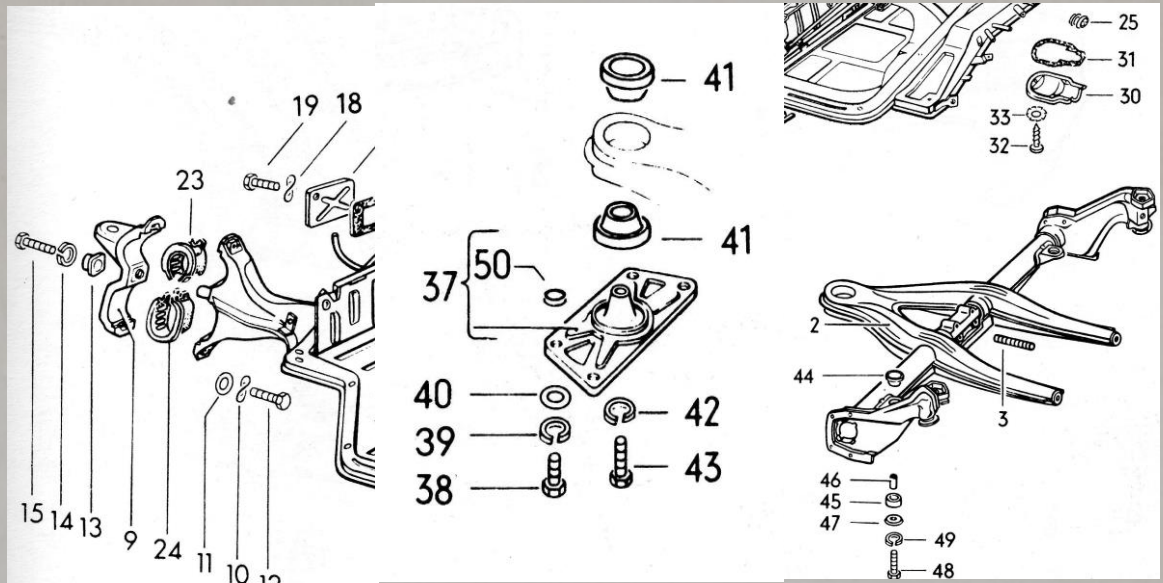

Front Panel Seal -Ref Part# 24	£10.00
Engine Cover Seal - Ref Part# 53	£15.00
Heater Elbow - Ref Part# 42	£2.75
Front inner wing seal - Ref part# 25	£15.00

t3parts@kgoc-gb.org

Prices correct at time of printing (May 2025)

TYPE 34 - Parts

Available to subscribing members only

- | | |
|--|---------|
| Front Axle Collar Set 4 Pieces -
Ref Part# 23,24 | £75.00 |
| Shift Rod Cover Gasket Ref Part# 31 | £5.00 |
| Rear Subframe Bush Kit 10 pieces Ref Part# 41,44,45
VW parts 311 389 155, 311 899 157 | £60.00 |
| Rear Subframe Pan Mounting Block Pair
- VW Part# 311 899 135 | £10.00 |
| Large Bump Stop Lower Front Axle
- VW Part# 311 401 273A | £5.00 |
| Small Bump Stop Upper Front Axle
- VW Part# 311 401 275 | £5.00 |
| Front Body Mount Upper/Lower Set of 4
VW Parts # U 311 899 115, L 311 899 117 | £ 20.00 |
| Two piece luggage set to fit rear compartment (over engine) | £360.00 |