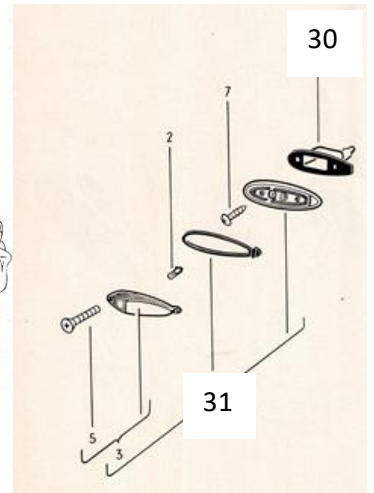

t3parts@kgoc-gb.org

Prices correct at time of printing (May 2025)

TYPE 34 - Parts

Available to subscribing members only

4 Rib Connector	£20.00
- Ref Part# 44	
2 Rib Connector NOS	£20.00
- Ref Part# 44	
Carb / Air Filter Seal	£2.50
- Ref Part# 22	
Dynamo Seal 6V or 12V	£10.00
3 Piece Air Cleaner Ribbed Connector	£5.00
- Ref Part# 20 (2 required)	
2 Piece Air Filter Connector	£8.00
- Ref Part# 20 (1 required)	
Pulley Cover Fan Shroud Seal	£10.00
- VW Part# 311 119 599A	
Top Engine Mounting	£40.00
- VW Part# 311 199 131	
HT Lead Set	£25.00
Exhaust Tailpipe	£40.00

t3parts@kgoc-gb.org

Prices correct at time of printing (May 2025)

TYPE 34 - Parts

Available to subscribing members only

Dash Pad Top and Bottom LHD pre 68	NLA
- Ref Part #'s 1,2	
Sun Visor Clip Pair	£10.00
- Ref Part # 31	
Sun Visor Base Early Pair	£10.00
- Ref Part Base 1, Base 2	
Sun Visor Base Late Pair	£10.00
- Ref Part Base 1, Base 2	
Glove box liner (card) repro-Ref Part# 6	£75.00

t3parts@kgoc-gb.org

Prices correct at time of printing (May 2025)

TYPE 34 - Parts

Available to subscribing members only

Front Screen Seal	£60.00
- Ref Part # 2	
Rear Screen Seal	£60.00
- Ref Part # 8	
Side Window / roof Seal Pair	£50.00
- Ref Part # 4	
LH Rear Quarter Window Seal	£25.00
- Ref Part # 6 (L)	
RH Rear Quarter Window Seal	£25.00
- Ref Part # 6 (R)	
Rear Pop Out Hinge Seal Pair	£12.00
- Ref Part # 21	
Side Marker Lens to Base Seal	£7.00
- Ref Part# 31	
Side Marker Base to Body Seal	£7.00
- Ref Part# 30	
Side Marker Lens OEM	£25.00
- Ref Part# 5 (No Screw)	