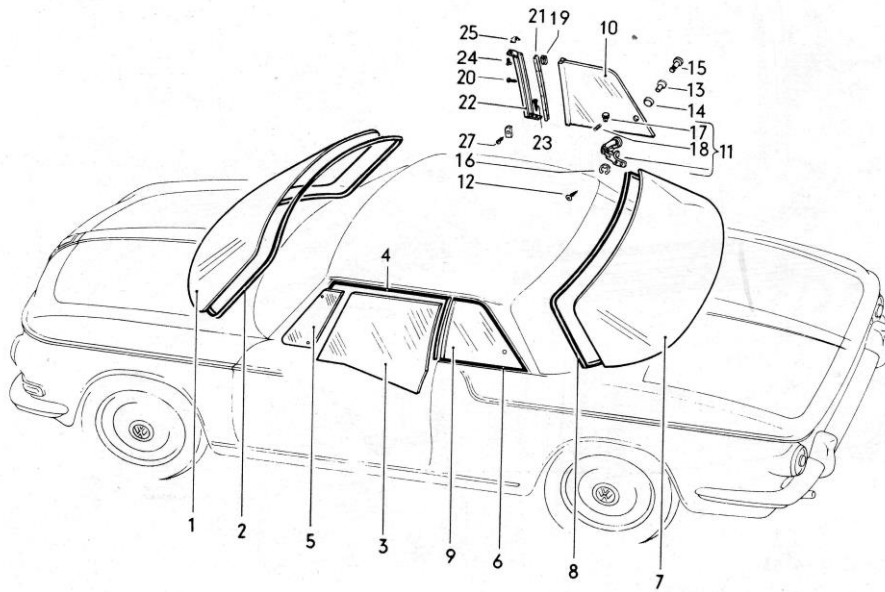

TYPE 34 - Parts

Available to subscribing members only