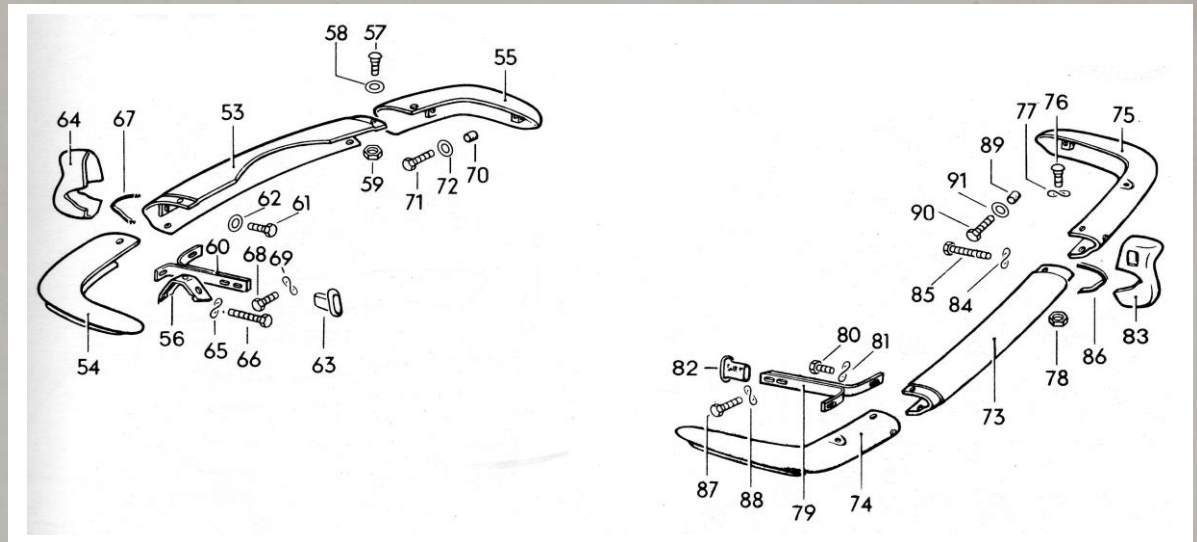

TYPE 34 - Parts

Available to subscribing members only

- | | |
|--|---------|
| Front Axle Collar Set 4 Pieces -
Ref Part# 23,24 | £75.00 |
| Shift Rod Cover Gasket Ref Part# 31 | £5.00 |
| Rear Subframe Bush Kit 10 pieces Ref Part# 41,44,45
VW parts 311 389 155, 311 899 157 | £60.00 |
| Rear Subframe Pan Mounting Block Pair
- VW Part# 311 899 135 | £10.00 |
| Large Bump Stop Lower Front Axle
- VW Part# 311 401 273A | £5.00 |
| Small Bump Stop Upper Front Axle
- VW Part# 311 401 275 | £5.00 |
| Front Body Mount Upper/Lower Set of 4
VW Parts # U 311 899 115, L 311 899 117 | £ 20.00 |
| Two piece luggage set to fit rear compartment (over engine) | £360.00 |

Colour to order

t3parts@kgoc-gb.org

Prices correct at time of printing (May 2025)

TYPE 34 - Parts

Available to subscribing members only

- Bumper rubber mount set 141707253 (cut to 20mm) Part# 70,89 £15.00
- Stainless Steel Bumper Set Early £800.00
 - Ref Parts # 53,54,55,64,67,73,74,75,83,86
- Stainless Steel Bumper Set Late £800.00
 - Ref Parts # 53,54,55,64,67,73,74,75,83,86
- Bumper Mounting Irons 4 Piece Set £100.00
 - Ref Parts # 60,79
- Bumper Bracket Seal Set 4 Pieces £35.00
 - Ref Parts # 63,82