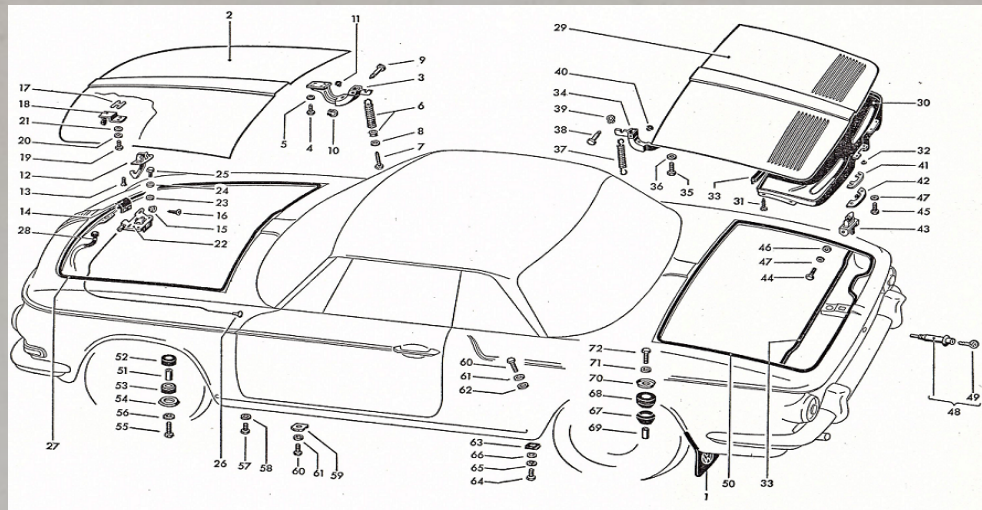

TYPE 34 - Parts

Available to subscribing members only

Bonnet Seal-Ref Part# 27	£30.00
Bonnet Catch Deflector Plate-Ref Part# 14	£5.00
Guide plug each hinge-Ref Part# 11,40	£1.50
Air Deflector Seal-Ref Part#33 (2 fitted)	£15.00
Rear Hood Lock Seal	£5.00
- Ref Goes Between Body and Part 48