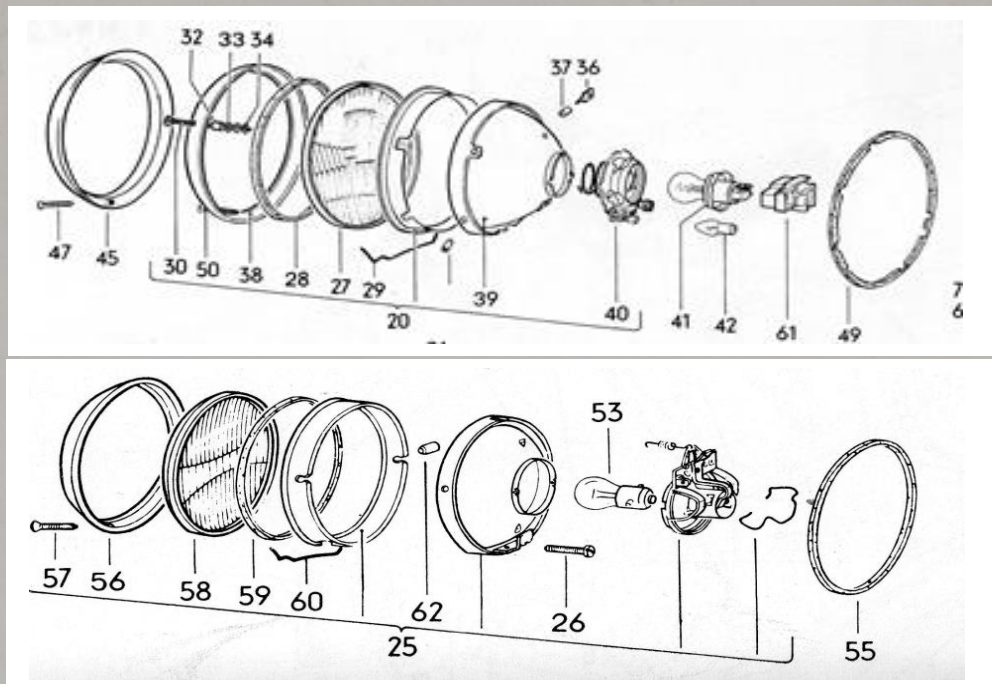

t3parts@kgoc-gb.org

Prices correct at time of printing (May 2025)

TYPE 34 - Parts

Available to subscribing members only

B Post Seal - Ref Part #8	£15.00
Door Handle seal Set 4-Ref Part# 34,35	£20.00
Anti rattle glass guide plug-Ref Part# 84	£1.50
Rear Seat Retaining Strap Black or Grey - Ref Part# 57	£5.00
Seat Strap Cover Stainless-Ref Part#58	£5.00
LHS Front Vent Window Seal - Ref Part# 103(L)	£50.00 5.00
RHS Front Vent Window Seal - Ref Part# 103(R)	£50.00
Vent Wing Flap Seal-Ref Part #80	£10.00
Fuel Sender - Ref part # 5	£50.00
Lower door seal L or R- Ref Part# 9	£30.00
Rubber Stop for Side Window Pair 67 on	£20.00

t3parts@kgoc-gb.org

Prices correct at time of printing (May 2025)

TYPE 34 - Parts

Available to subscribing members only

Head Light Chrome Outer Ring Each	£110.00
- Ref Part# 45	
Fog Light Chrome Outer Ring Each	£ 90.00
- Ref Part# 56	
Headlamp to Body Seal Grey-Ref Part# 49	£15.00
Headlamp Spring Ref Part#29	£1.50
Headlamp glass (pattern flatter)Ref Part#27E	£35.00
Fog Lamp Body Seal- Ref Part# 55	£4.00
Fog Lamp Glass Seal - Ref Part# 59 Fog	£4.00
Lamp Spring - Ref Part# 60	£1.50
Fog Lamp Bulb 6V or 12V - Ref Part# 53	£3.50

t3parts@kgoc-gb.org

Prices correct at time of printing (May 2025)

TYPE 34 - Parts

Available to subscribing members only

Indicator Seal LH - Ref Part# 23(L)	£10.00
Indicator Seal RH - Ref Part# 23(R)	£10.00
Indicator Lens to Base Seal Pr - Ref Part# 24	£16.00
Wiring Cover Cap Rear Indicator Base - Ref Part# 25	£5.00
Rear Light Base to Body Seal. Ref Part# 9	£6.00
License Plate Seal Set of 4. Ref Part# 4,5	£16.00
Front Air Box Seal Pair - Ref Part# 7	£30.00
Check Strap Each (T34 length) Ref Part# 51	£15.00
Roller Kit-3 Pins, 3 Circlips, 2 Rollers - Ref Part# 52, 53, 54, 55	£15.00